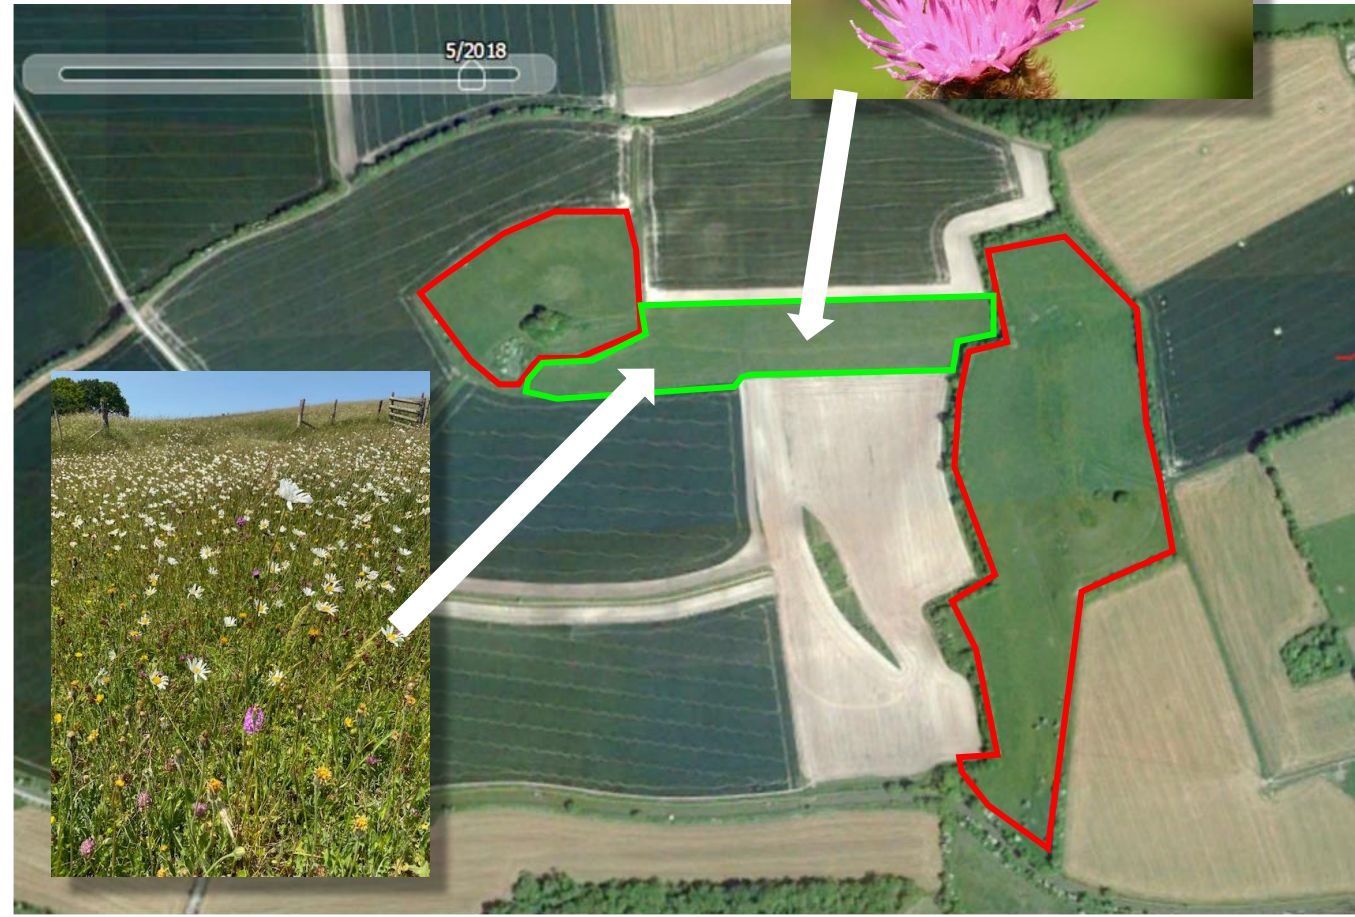

What are we doing?

Improving connectivity