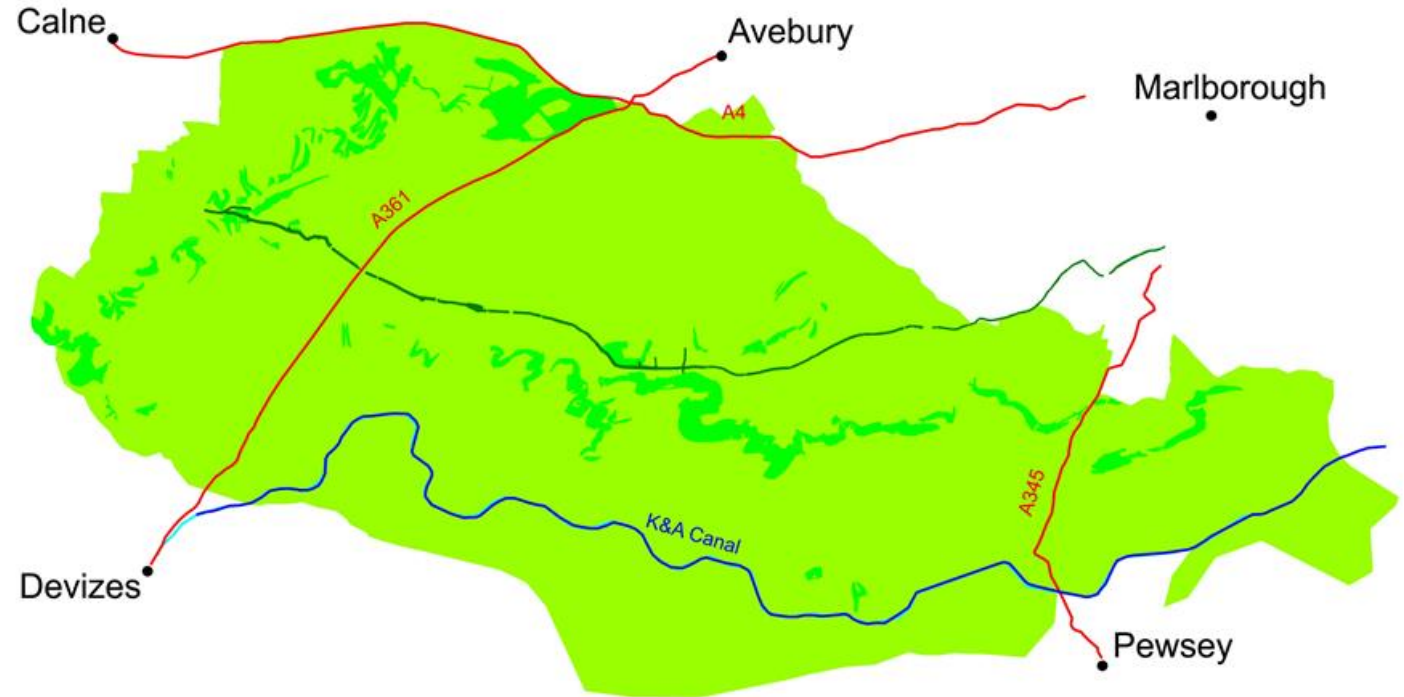

Pewsey Downs Farmers Group