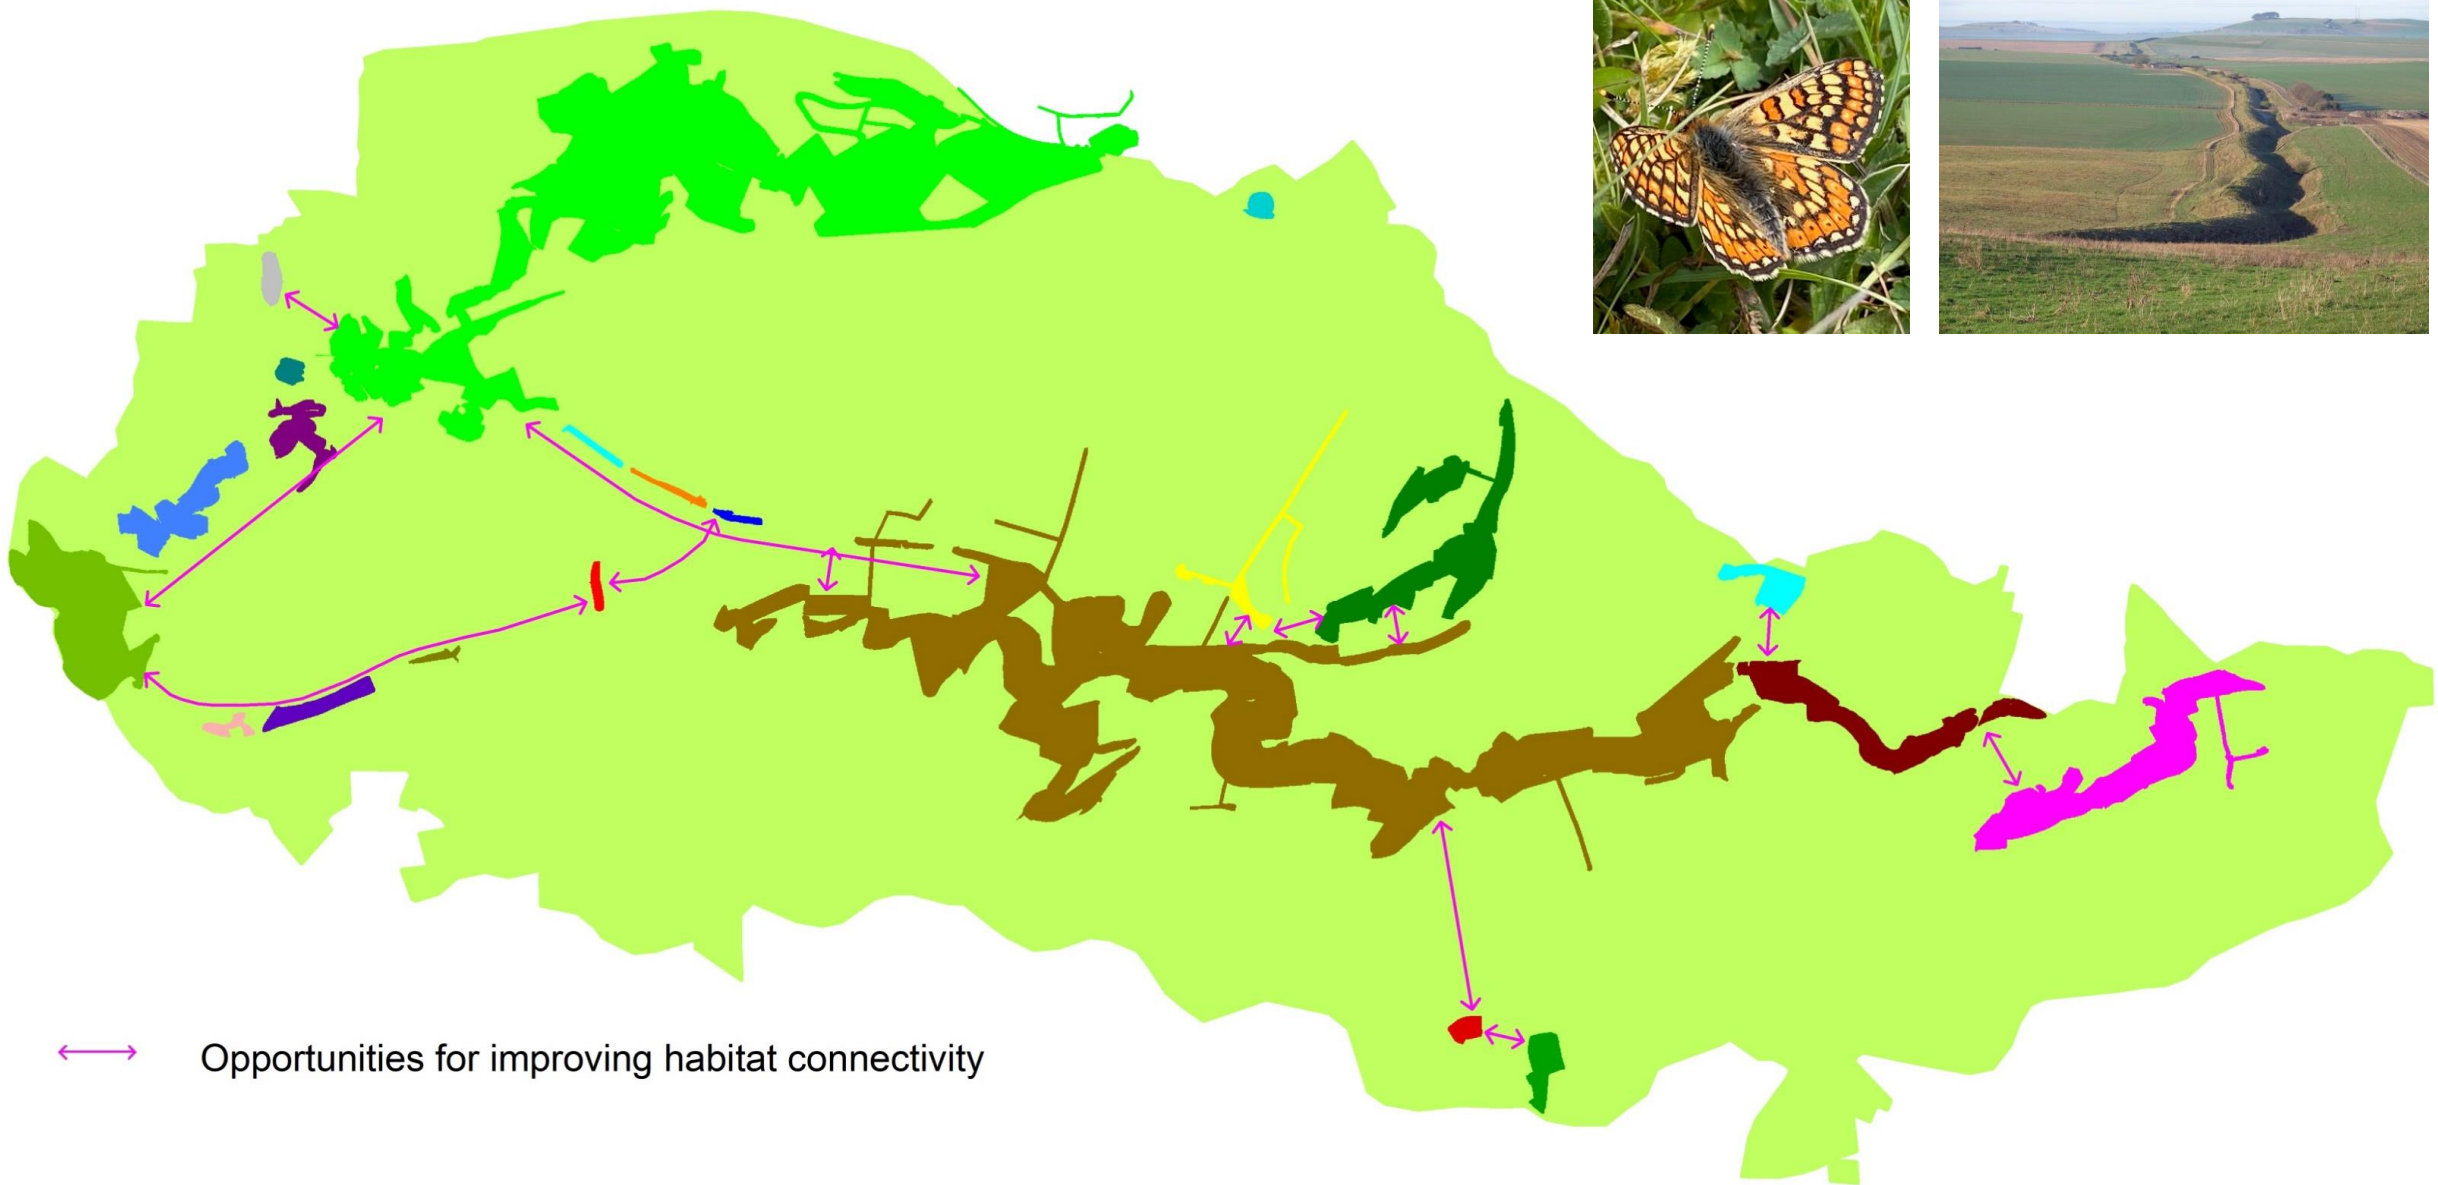

↔ Opportunities for improving habitat connectivity