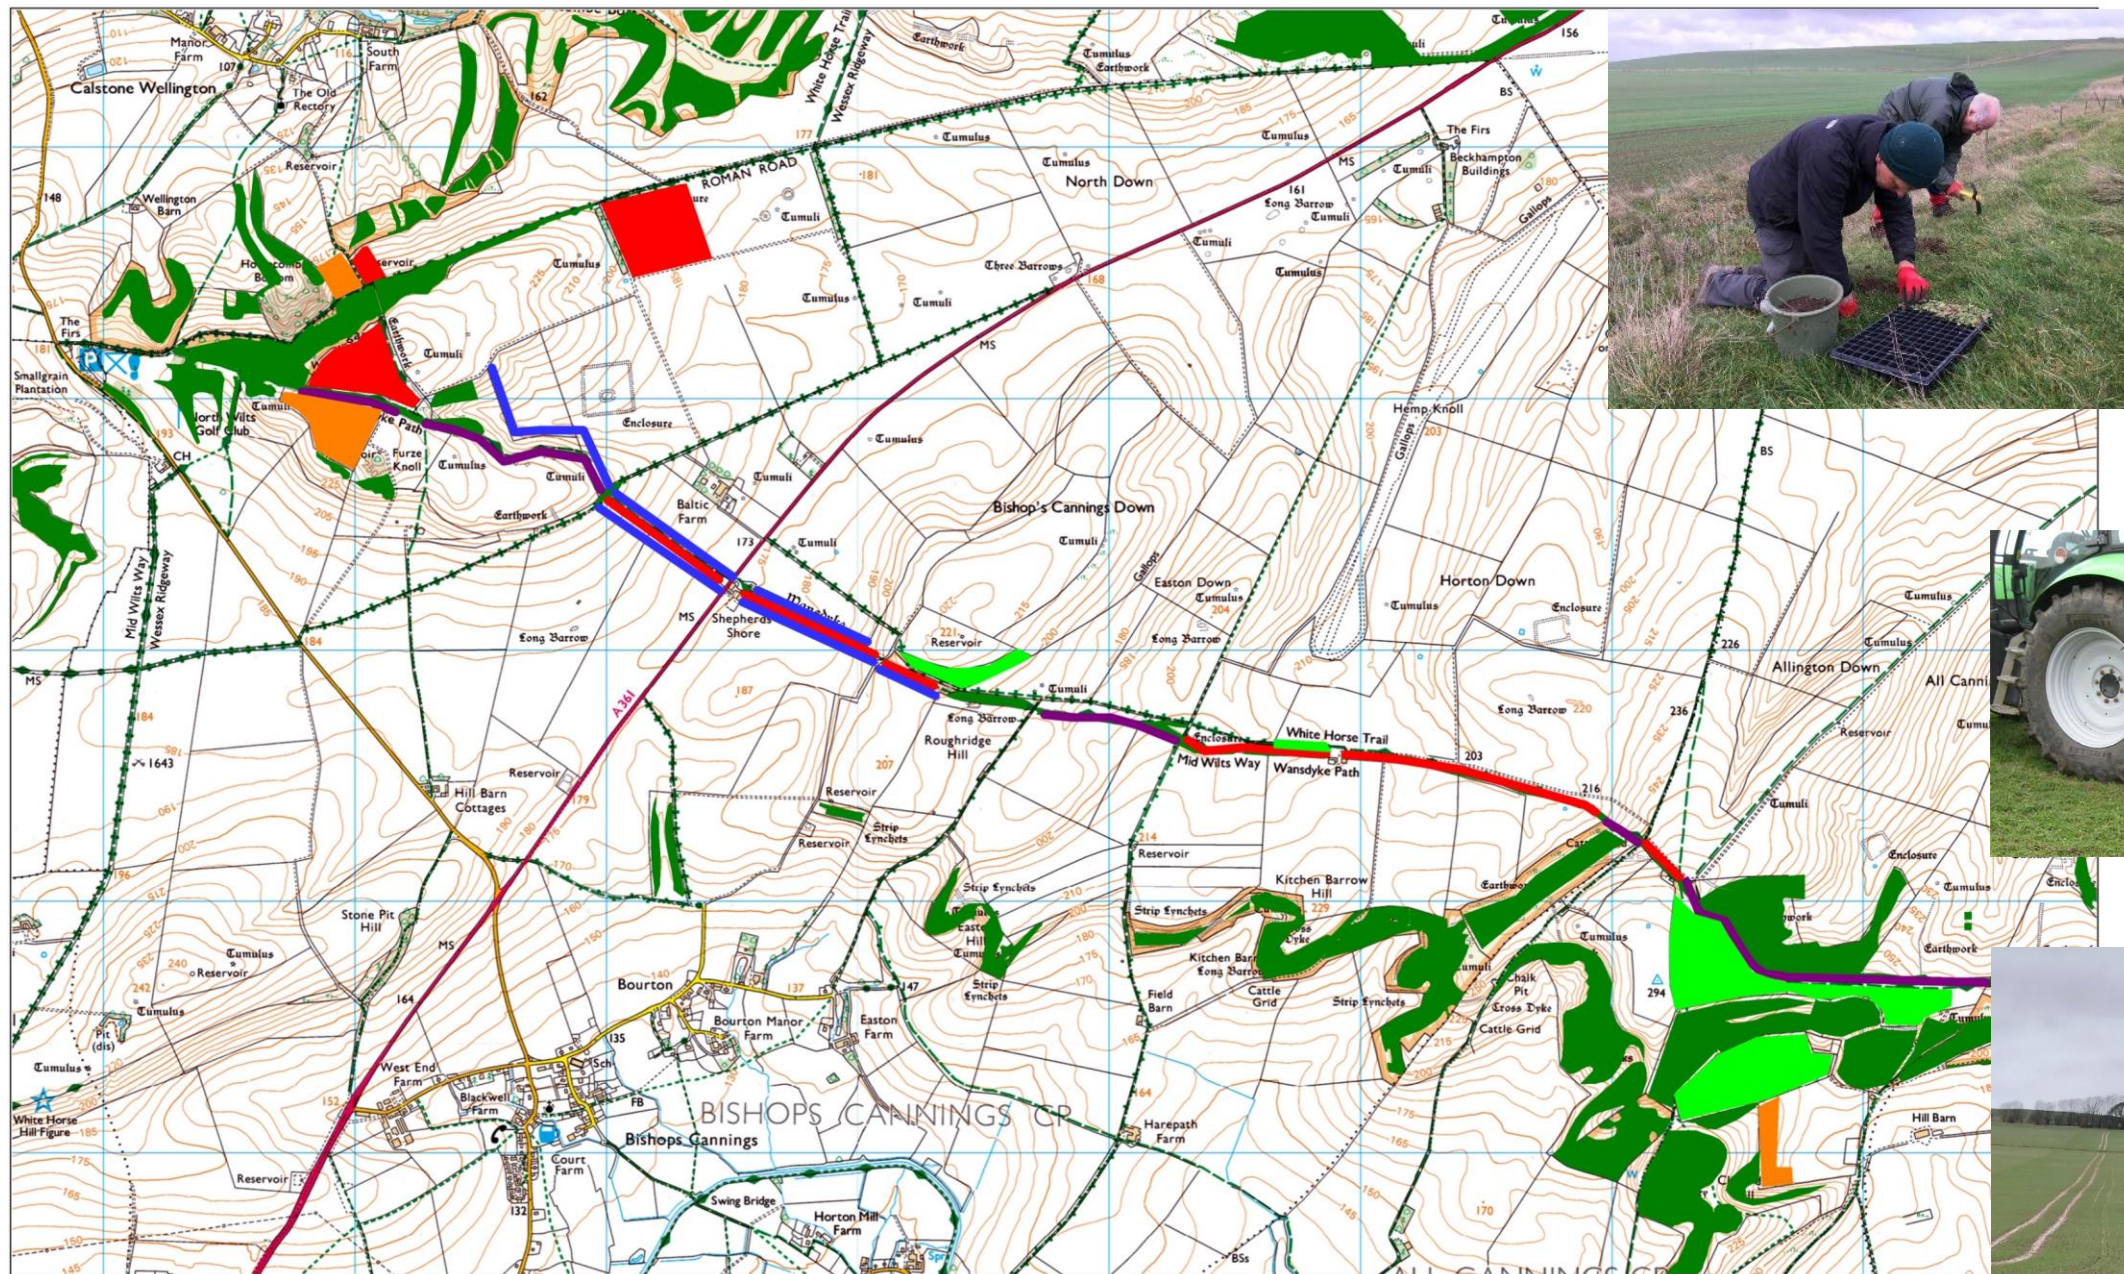

- Lowland calcareous grassland
- Flower-rich margins
- Plug planting
- Existing Devil's-bit scabious
- Sward enhancement
- Arable reversion