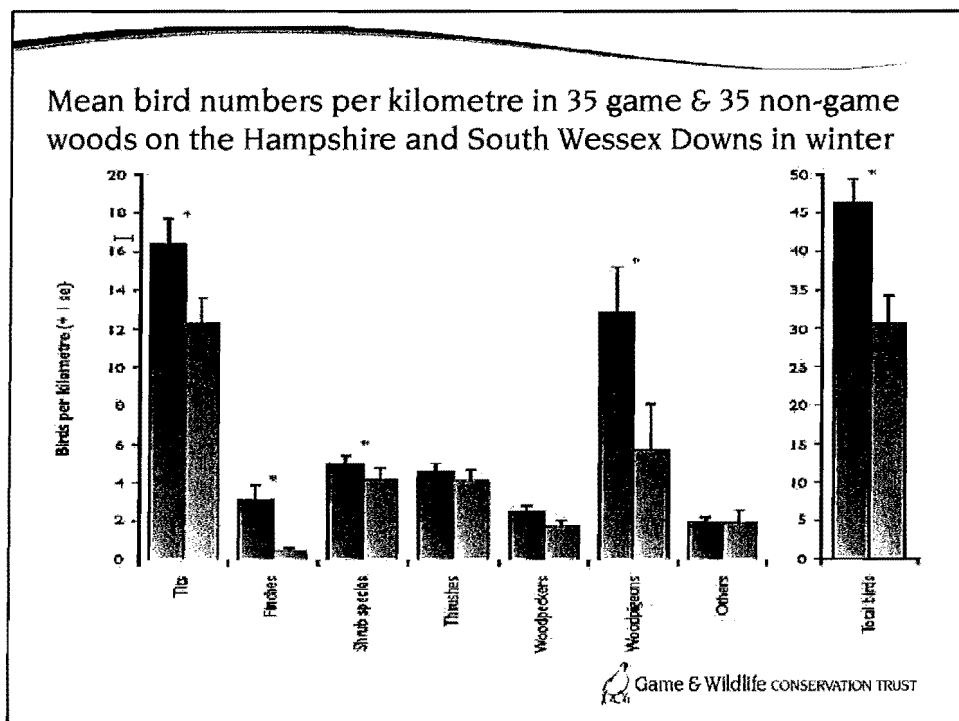

## Open rides used for deer control

 Game & Wildlife CONSERVATION TRUST

## The role of the Gamekeeper

 Game & Wildlife CONSERVATION TRUST

Average songbirds per hectare in 80 game managed woods and 79 non-game woods

Game & Wildlife CONSERVATION TRUST

Managing habitats for Game can also bring many benefits for other wildlife