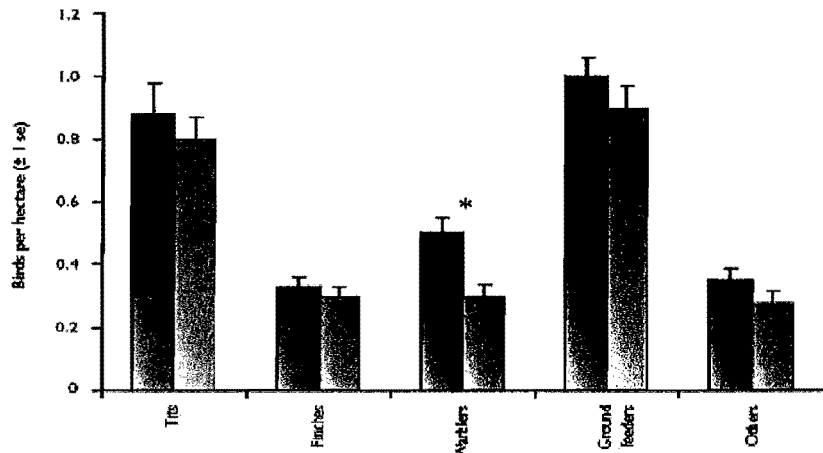

## The role of the Gamekeeper

 Game & Wildlife CONSERVATION TRUST

Average songbirds per hectare in 80 game managed woods and 79 non-game woods

Game & Wildlife CONSERVATION TRUST

Managing habitats for Game can also bring many benefits for other wildlife