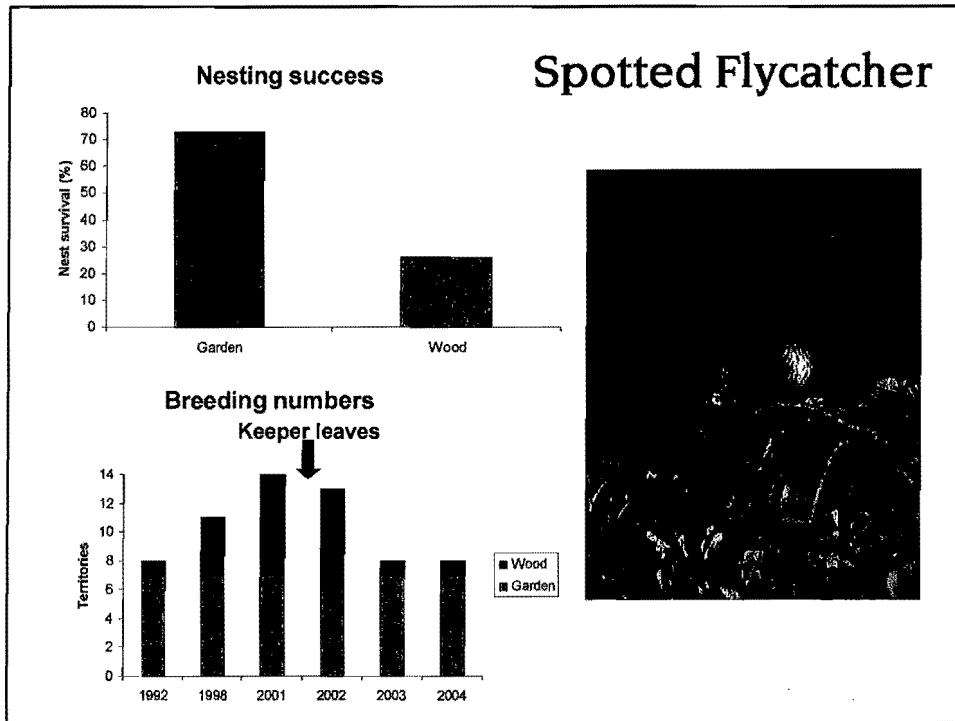

## Open rides used for deer control

 Game & Wildlife CONSERVATION TRUST

## The role of the Gamekeeper

 Game & Wildlife CONSERVATION TRUST

Average songbirds per hectare in 80 game managed woods and 79 non-game woods

Game & Wildlife CONSERVATION TRUST

Managing habitats for Game can also bring many benefits for other wildlife